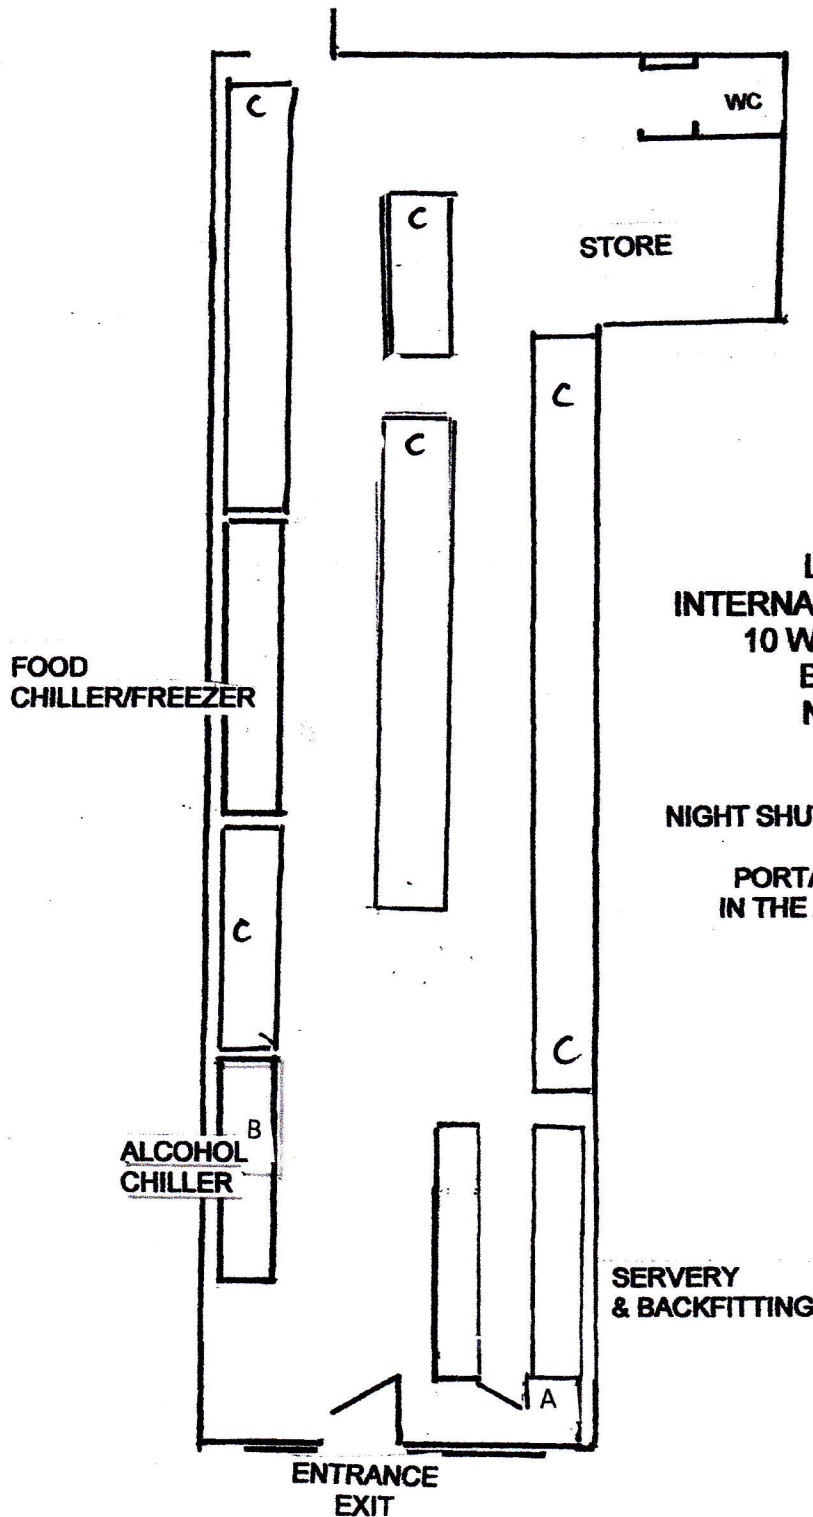

EXIT TO SHARED  
SERVICE YARD

**LITTLE EUROPE  
INTERNATIONAL SUPERMARKET  
10 WELLINGTON PLACE  
BARRACK ROAD  
NORTHAMPTON  
NN1 3RQ**

**NIGHT SHUTTERS TO FRONT AND REAR**

**PORTABLE FIRE APPLIANCES  
IN THE AREA OF THE SERVERY:  
1 X 9LTR WATER  
1 X 5 Kg CO2**

**P=PILLAR**

**SERVERY  
& BACKFITTING**

**A= SERVERY MOVED 1M  
HALF HEIGHT DOOR FITTED**

**B=CHILLED BEER  
1.5 m TO R/H EDGE**

**C= INDICITVIE  
PORTABLE SALES SHELVING**

**1:100@A4**